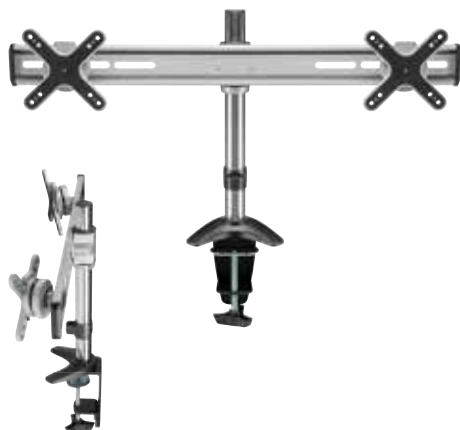

XL

37-65" (94-165 cm)

200x200 mm, 300x300 mm, 400x200 mm,
400x400 mm, 600x400 mm, 800x400 mm

A-No. 69242

TV EasyFold

dual-wing wall-mount bracket

- stable powder-coated steel arms
- distance from wall adjustable between 74-475 mm
- tiltable up to 17° and 120° articulation
- suitable for weights up to 40 kg

ScreenFlex

table mounting bracket for monitors

- tiltable up to 15° and 180° articulation
- height-adjustable between 100-400 mm
- Rubberized clamping brackets for 10 mm - 40 mm tabletops

ScreenFlex

13-32" (33-81 cm)

100 x 100 mm

A-No. 63496

ScreenFlex Twin

table mounting bracket for 2 monitors

- tiltable up to 15° and 360° articulation
- fits Screens from 33-58 cm (13" - 23")
- VESA hole distances of up to 100 mm x 100 mm
- suitable for inside the desk feedthrough

ScreenFlex Twin

13-23" (33-58 cm)

75x75 mm, 100x100 mm

A-No. 69296

ScreenScope

telescopic table mounting bracket for monitors

- telescopic arm extends up to 385 mm
- tiltable up to 30° and 180° articulation
- height-adjustable between 100-400 mm
- Rubberized clamping brackets for 10 mm - 40 mm tabletops