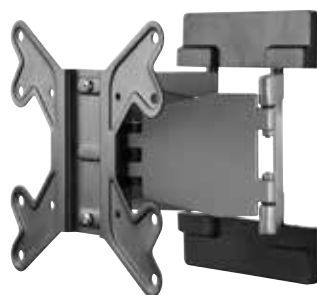

M

17-42" (43-107 cm)

75x75 mm, 100x100 mm, 200x100 mm, 200x200 mm

A-No. 51895 - black

A-No. 51885 - silver

TV EasyFold ML

dual-wing wall-mount bracket

- distance from wall adjustable between 37-272 mm
- stable powder-coated steel arms
- tiltable up to 30° and 80° articulation
- suitable for weights up to 30 kg

ML

23-58" (48-147 cm)

100x100 mm, 200x100 mm, 200x200 mm,
300x300 mm, 400x200 mm, 400x400 mm

A-No. 69295

TV EasyFold Slim XL2

low-profile dual-wing wall-mount bracket

- distance from wall adjustable between 49-482 mm
- stable powder-coated steel arms
- tiltable up to 17° and 120° articulation
- suitable for weights up to 45 kg

XL2

37-75" (94-190 cm)

200x200 mm, 300x300 mm, 400x200 mm,
400x400 mm, 600x400 mm

A-No. 44828

TV EasyFold M

dual-wing wall-mount bracket

- stable powder-coated steel arms
- distance from wall adjustable between 27-262 mm
- tiltable up to 15° and 100° articulation
- suitable for weights up to 30 kg

M

17-42" (43-147 cm)

100x100 mm, 200x100 mm, 200x200 mm

A-No. 63484

TV EasyFold Corner XL

Corner wall-mount bracket

- distance from wall adjustable between 125-515 mm
- stable powder-coated steel arms
- tiltable up to 30° and 10° articulation
- suitable for weights up to 60 kg