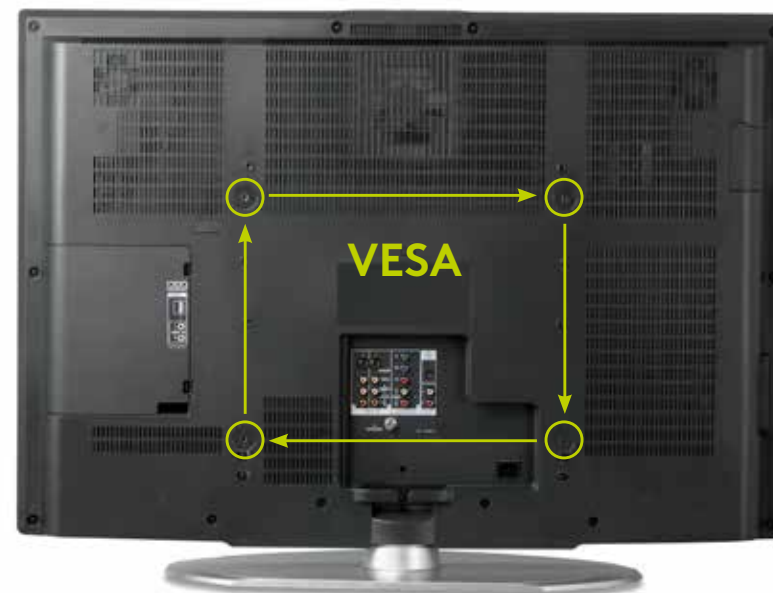

Buying a mount - what has to be considered?

Ensure that the TV and the mount are compatible. Flat panel TVs have threaded holes at the back; the distance between these threaded holes is described as the VESA standard. This VESA standard should be identical for the TV and the mount. If the distances between the holes are 400 mm both horizontally and vertically, the VESA standard is 400 x 400.

After checking the VESA standard, the maximum load is another decisive criterion. The weight of the TV must not exceed the maximum load-bearing capacity of the bracket.

Important: The inch and centimetre specifications of the wall brackets are approximate values. The VESA standard and the maximum load are decisive.

Wall brackets at a glance

	M up to 42" (107 cm)
Fix	-
Motion	TV EasyFlex M (51883/51893)
	TV EasyFlip M (63485)
Fullmotion	TV EasyScope M (51884/51984) TV EasyScope Twin M (51885/51895) TV EasyFold M (63484)

L up to 58" (147 cm)	XL up to 75" (190 cm)
TV EasyMount L (63490) TV EasyFix Invisible L (63474) TV EasyFix Ultraslim L (63473)	TV EasyMount XL (63478) TV EasyFix Invisible XL (63475) TV EasyFix Ultraslim XL (63493) TV EasyFix XL2 (67820)
TV EasyFlex L (67822) TV EasyFlex Slim L (63494)	TV EasyFlex Slim XL (63495)
-	-
TV EasyFold L (63486) TV EasyFold ML (69295)	TV EasyFold XL (63487) TV EasyFold Slim XL2 (44828) TV EasyFold XL Croner (69242)