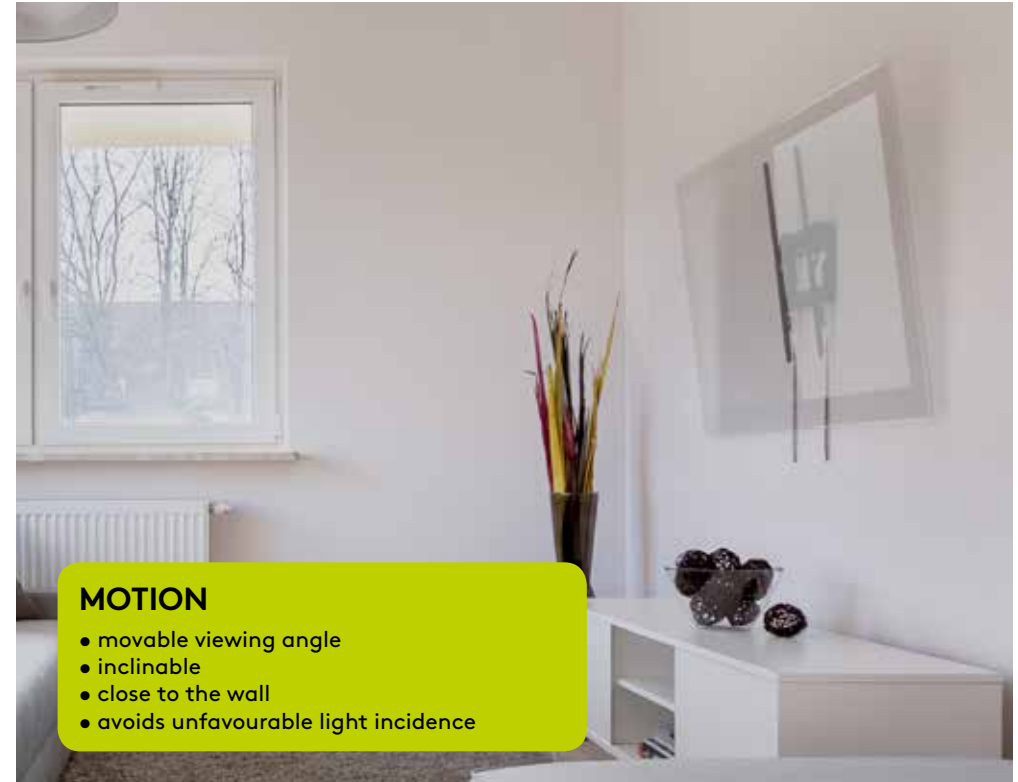

Buying a mount - what has to be considered?

Ensure that the TV and the mount are compatible. Flat panel TVs have threaded holes at the back; the distance between these threaded holes is described as the VESA standard. This VESA standard should be identical for the TV and the mount. If the distances between the holes are 400 mm both horizontally and vertically, the VESA standard is 400 x 400.