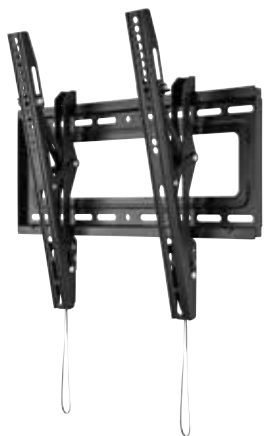

L

23-58" (58-147 cm)
 100x100 mm, 200x100 mm,
 200x200 mm, 400x200 mm

A-No. 63473

XL

37-75" (94-190 cm)
 300x300 mm, 400x200 mm,
 400x400 mm, 600x400 mm,
 800x400 mm

A-No. 63493

TV EasyFix XL2

robust wall mount bracket

- stable powder-coated steel arms
- additional TV holder for secure fit
- suitable for weights up to 55 kg

XL

37-75" (94-190 cm)
 200x200 mm, 300x300 mm, 400x200 mm,
 400x400 mm, 600x400 mm

A-No. 67820

TV EasyFlex L

tiltable wall mount bracket

- variable tilt up to 12°
- suitable for weights up to 40 kg

L

32-58" (82-147 cm)

200x200 mm, 300x300 mm, 400x200 mm,
400x400 mm

A-No. 67822

TV EasyFlex M

tiltable wall-mount bracket

- tiltable up to 20° and 60° articulation
- suitable for weights up to 30 kg

M

17-58" (43-147 cm)

75x75 mm, 100x100 mm, 200x100 mm, 200x200 mm

A-No. 51893 - black

A-No. 51883 - silver

TV EasyFlex Slim

extra low-profile tiltable wall-mount bracket