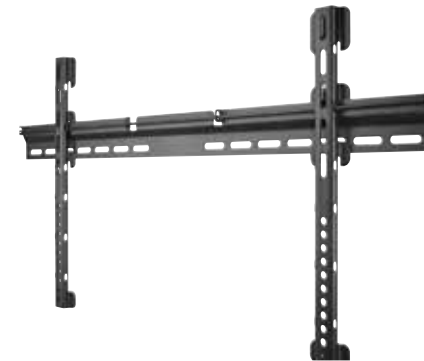

TV EasyMount XL

easy-to-install TV wall-mount bracket

- fewer parts make installation easier
- suitable for weights up to 50 kg
- distance from wall as low as 24 mm

XL

37-75" (94-190 cm)
 100x100 mm, 200x100 mm, 200x200 mm, 400x200 mm,
 300x300 mm, 400x400 mm, 600x400 mm, 800x400 mm,
 800x600 mm
 A-No. 63478

TV EasyFix Invisible

almost invisible wall-mount bracket

- minimum distance from wall as low as 10 mm
- additional TV holder for secure fit
- suitable for weights up to 40 kg

L

26-58" (66-147 cm)
 200x200 mm, 300x300 mm,
 400x200 mm, 400x400 mm

A-No. 63474

XL

37-75" (94-190 cm)
 200x200 mm, 300x300 mm,
 400x200 mm, 400x400 mm,
 600x400 mm, 800x400 mm

A-No. 63475

TV EasyFix Ultraslim

ultra low-profile wall-mount bracket

- minimum distance from wall as low as 19 mm
- additional TV holder for secure fit
- suitable for weights up to 45 kg

- for fastening to the VESA support head of a TV wall mount
- expands VESA hole intervals from 50 mm x 50 mm to 200 mm x 200 mm
- maximum load depends on the wall mount
- made of high-quality, powder-coated metal