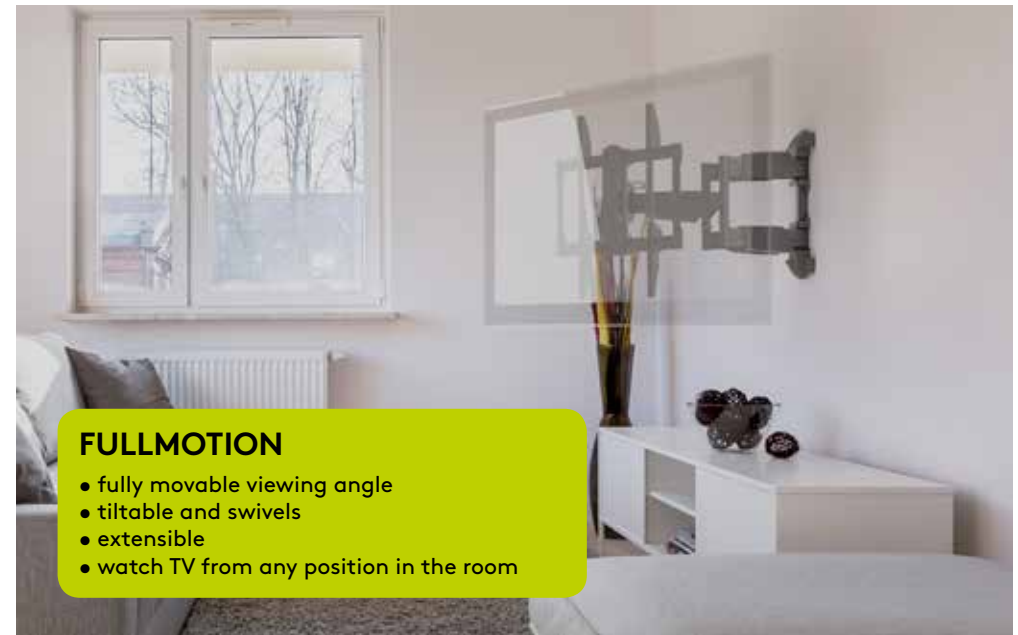

easy to
install

secure
mounting

**Mounts for TV &
Cable Management**

Content

Mounts for TV - FIX	page 8
Mounts for TV - Motion	page 10
Mounts for TV - Fullmotion	page 11
Mounts for computer displays	page 14
Mounts for video projectors	page 15
Adapter	page 17
Cable Management	page 18

Our mounts at a glance

The Goobay mountings for televisions impress with their reliable and practical features. Easy installation and secure mounting present your TV in the best possible light. Goobay's flexible and extra-slim solutions turn your home cinema into a real experience. The versions FIX, MOTION and FULLMOTION provide a range of flexibility and functionality to meet your needs.

Buying a mount - what has to be considered?

Ensure that the TV and the mount are compatible. Flat panel TVs have threaded holes at the back; the distance between these threaded holes is described as the VESA standard. This VESA standard should be identical for the TV and the mount. If the distances between the holes are 400 mm both horizontally and vertically, the VESA standard is 400 x 400.