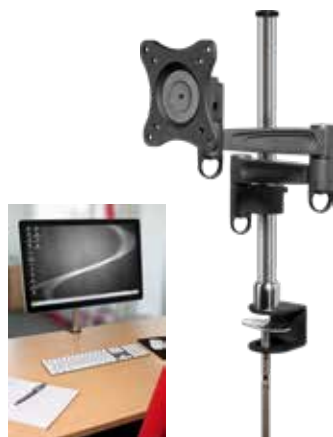

ScreenFlex

table mounting bracket for monitors

- tiltable up to 15° and 180° articulation
- height-adjustable between 100-400 mm
- Rubberized clamping brackets for 10 mm - 40 mm tabletops

ScreenFlex

13-32" (33-81 cm)

100 x 100 mm

A-No. 63496

ScreenFlex Twin

table mounting bracket for 2 monitors

- tiltable up to 15° and 360° articulation
- fits Screens from 33-58 cm (13" - 23")
- VESA hole distances of up to 100 mm x 100 mm
- suitable for inside the desk feedthrough

ScreenFlex Twin

13-23" (33-58 cm)

75x75 mm, 100x100 mm

A-No. 69296

ScreenScope

telescopic table mounting bracket for monitors

- telescopic arm extends up to 385 mm
- tiltable up to 30° and 180° articulation
- height-adjustable between 100-400 mm
- Rubberized clamping brackets for 10 mm - 40 mm tabletops

ScreenScope

13-32" (33-81 cm)

100x100 mm

A-No. 63497

BeamerFlex

dually adjustable projector ceiling mounting bracket

- two distances from ceiling: 130 mm or 200 mm
- tiltable up to 15° and 360° articulation
- integral cable guide for a clean look
- suitable for weights up to 10 kg